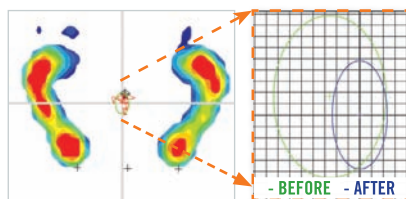

* Bike fitting is with a Retül certified technician – see bike page 11 for details

Advanced analysis technology to assess your biomechanics; foot stance, foot type, foot motion and timing - allowing us to choose the correct levels of support and cushioning in your orthotics and footwear.

Video gait analysis (kinematic / motion analysis)

- Examines movement of the body and limbs, either individually or as a whole
- Allows our technicians to identify movement related problems and select appropriate footwear and orthotics (AFTER: pronating ankle now in alignment)

Dynamic foot scan (kinetic / force analysis)

- Examines the forces acting through the foot as it interacts with the ground and illustrates timing, flow and distribution of pressure
- Allows our technicians to identify the degree of cushioning and support required

Static foot scan

- Examines the posture and alignment, balance and co-ordination (proprioception) and ability to react and adjust to changes in movement and terrain
- Allows our technicians to assess the efficiency of the neuromuscular feedback pre and post fitting of orthotics (AFTER: blue circle = improved centre of balance)