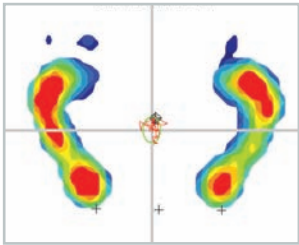

Complete footwear solutions combining custom orthotic insoles and sports footwear to improve performance and increase comfort