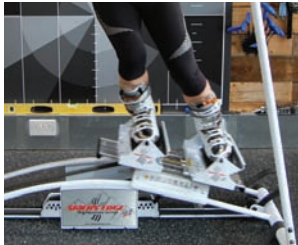

Complete footwear solutions combining custom orthotic insoles and sports footwear to improve performance and increase comfort