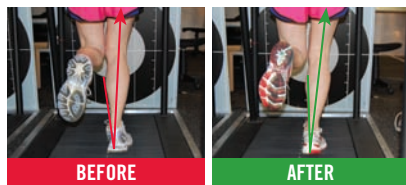

SPORTS assessment

A personalised three dimensional fit for optimum support and comfort

- For all sports and active individuals
- Lower body biomechanical analysis and fitting with a trained technician
- Custom made orthotic insoles
- Shoe recommendation, fitting and assessment
- A personal pre-booked appointment

LITE assessment

The best shoe-to-foot compatibility

- For recreational sports and active individuals or those who are injury-free with existing orthotic insoles
- Basic gait analysis focused on the foot and ankle
- Shoe recommendation, fitting and assessment
- Optional trim-to-fit insoles
- A personal appointment is recommended

* Bike fitting is with a Retül certified technician – see bike page 11 for details

Advanced analysis technology to assess your biomechanics; foot stance, foot type, foot motion and timing - allowing us to choose the correct levels of support and cushioning in your orthotics and footwear.