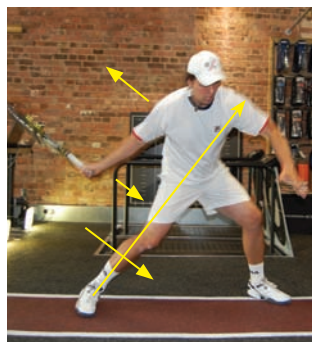

www.retul.com

Improve speed, power and timing while also increasing comfort and reducing stress on your joints.

Profeet Tennis & Racket Sports Lab Service

- + A personal appointment with a skilled technician
- + Tennis specific biomechanical and foot analysis to ensure full shoe and orthotic compatibility
- + Specific tennis orthotics for support, stability and cushioning
- + A select range of tennis footwear for different foot types, shapes and performance
- + An exercise programme to improve your on court movement
- + Profeet Comfort Guarantee

“With my Profeet orthotics my shots are more powerful. I am quicker and more balanced around the court.”

Lee Childs

Former Wimbledon and British Davis Cup Team Player

Profeet Services	Lite	Sport	Pro
Video gait analysis	✓	✓	✓
Video swing and stance analysis			✓
Dynamic foot scan		✓	✓
Static foot scan			✓
Full body biomechanical profiling using markers			✓
In-shoe dynamic foot scan			✓
Footwear fitting & modification	✓	✓	✓
Re-analysis and adjustment	✓	✓	✓
Exercise programme		✓	✓
Comfort Guarantee		✓	✓
Analysis, fitting and orthotics	-	£149	£299